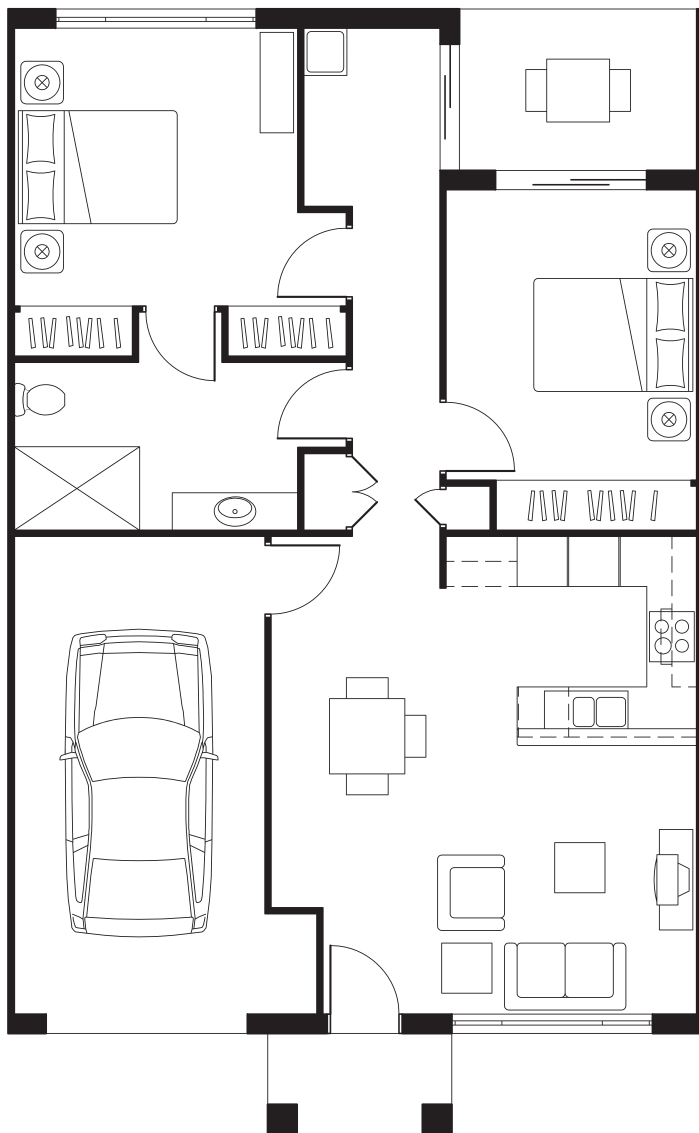

MAGNETIC *2 bedroom villa*

2  1  1 

FLOOR AREAS

Internal Area	75.0m ²
Garage	18.5m ²
Porch	2.5m ²
Patio	5.5m ²