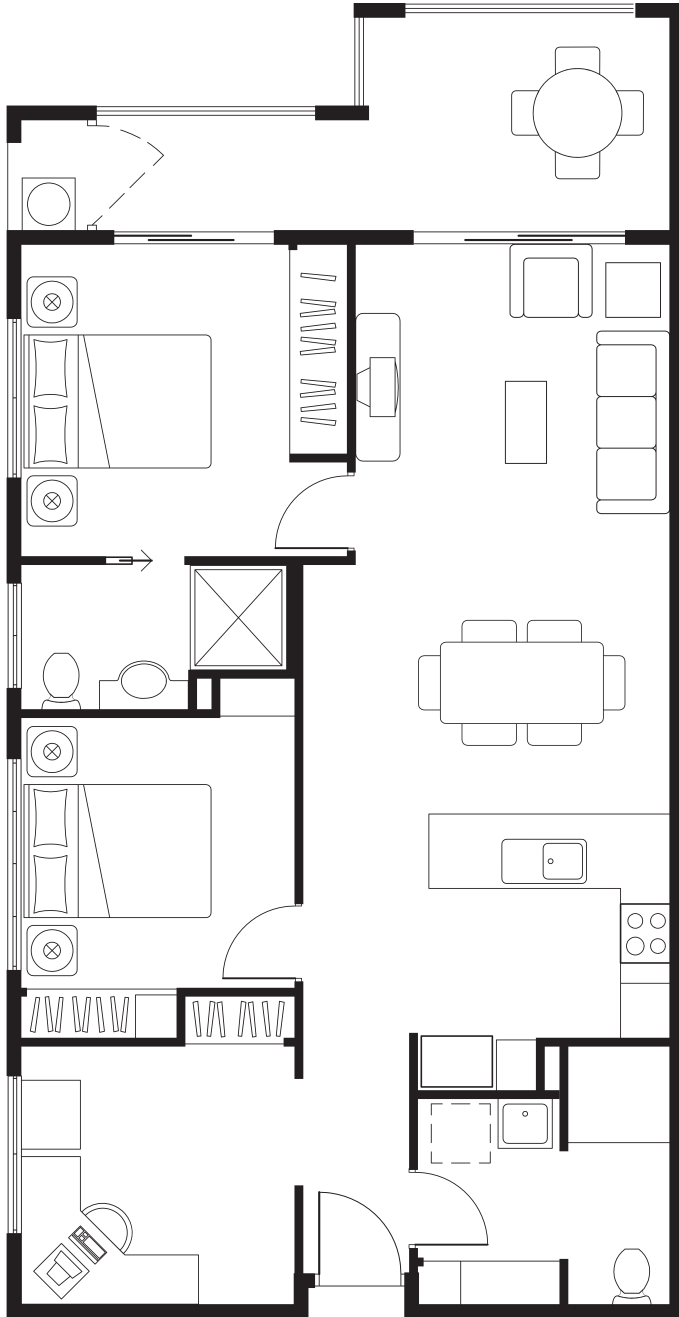

ORCHID

3 bedroom apartment

2 2 1 1

FLOOR AREAS

Internal Area	94.2m ²
Garage	23.65m ²
Patio	10.45m ²