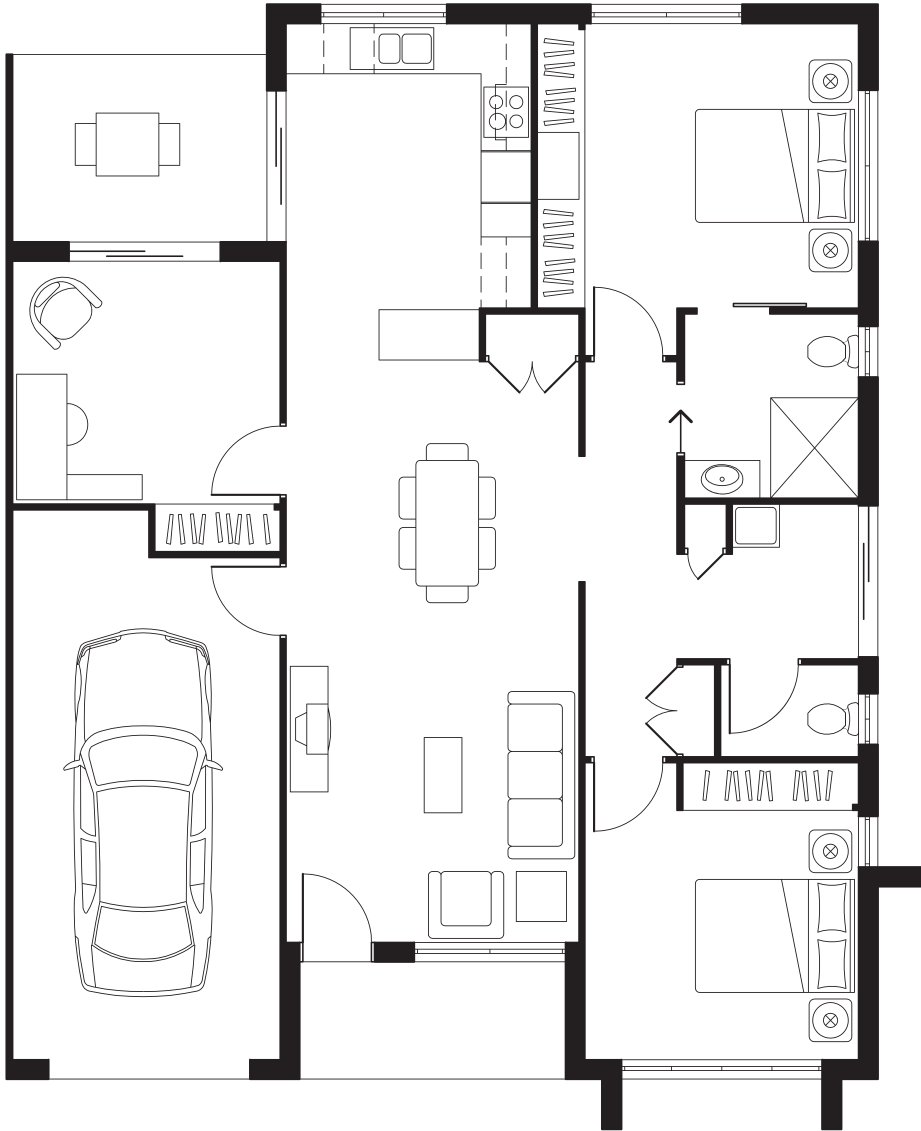

# ORPHEUS

3 bedroom villa

2 1 1 1

### FLOOR AREAS

Internal Area	94.5m <sup>2</sup>
Garage	21.0m <sup>2</sup>
Porch	4.5m <sup>2</sup>
Patio	7.0m <sup>2</sup>