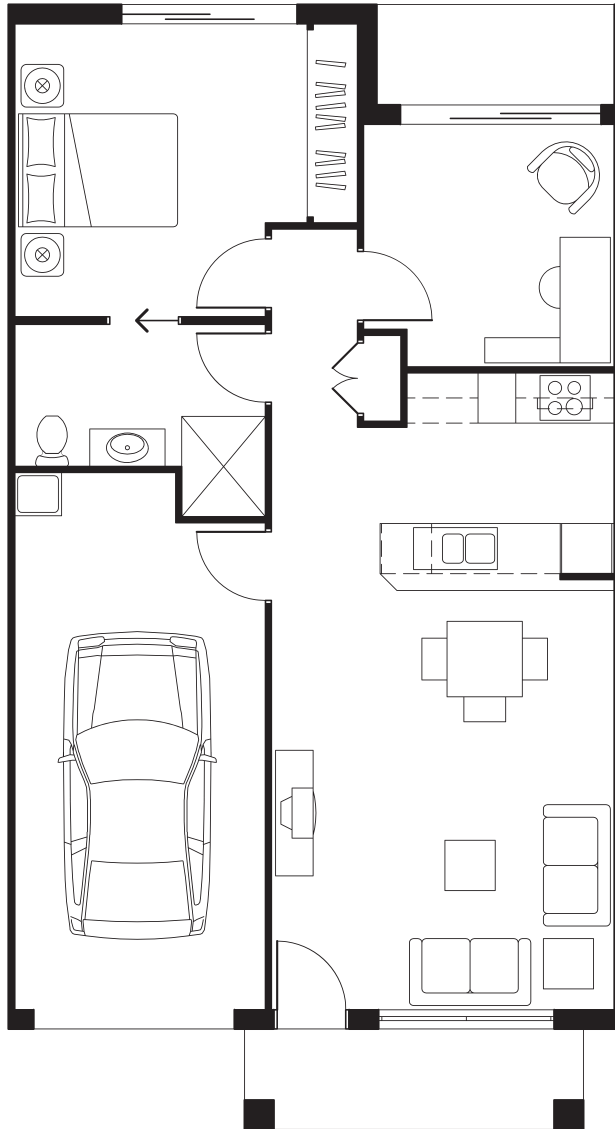

KEPPEL

2 bedroom villa

1 1 1 1

FLOOR AREAS

Internal Area	66m ²
Garage	18m ²
Porch	4.5m ²
Patio	3.5m ²