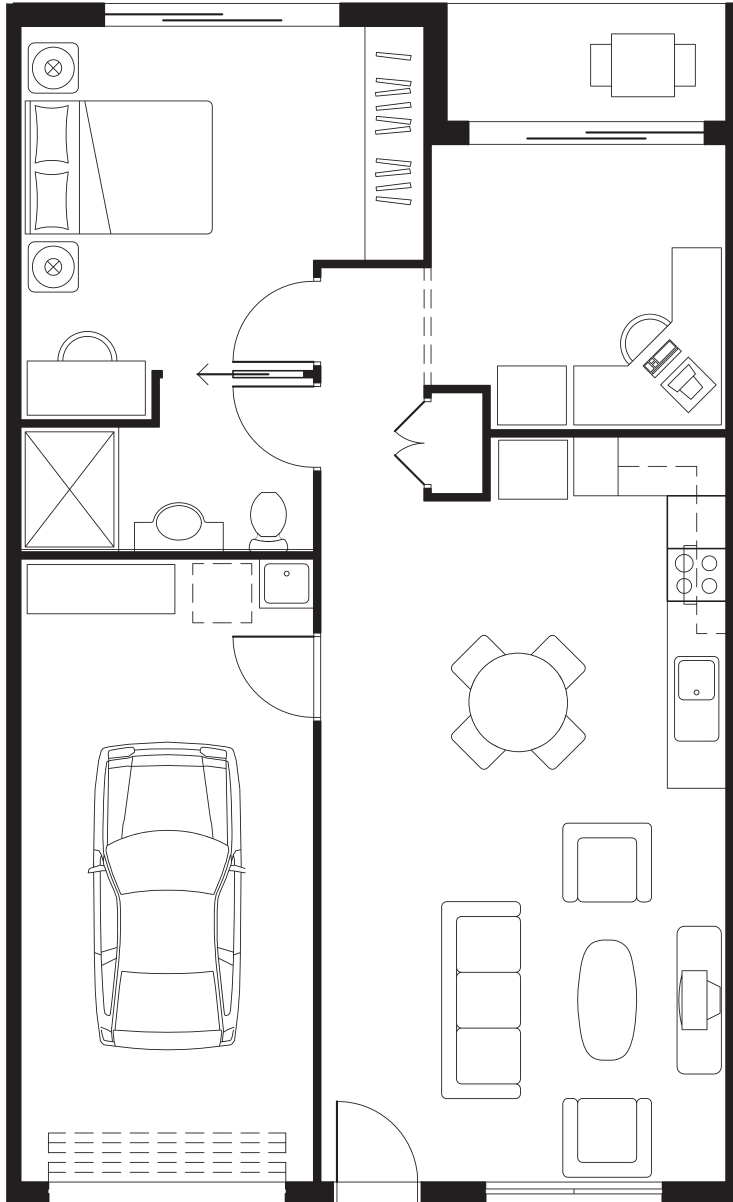

# KESWICK

2 bedroom villa

1 1 1 1

## FLOOR AREAS

Internal Area	75m <sup>2</sup>
Garage	18.5m <sup>2</sup>
Patio	3.4m <sup>2</sup>